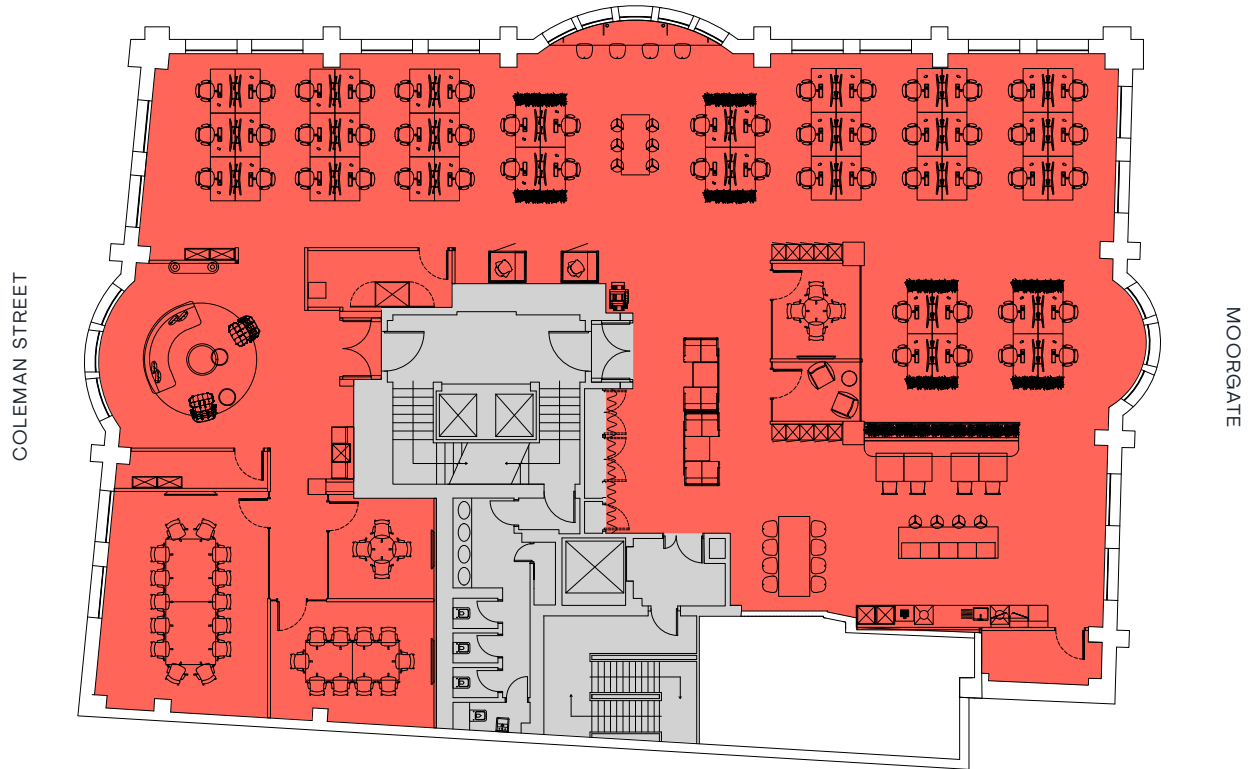

SEVEN
MOORGATE

ACCOMMODATION

Fully fitted
ready to go
workspace

Floor	Finish	sq ft	sq m
3rd	Fully Fitted	5,750	534
2nd			Let
1st			Under Offer
Total		5,750	534

3rd Floor Plan

5,750 sq ft / 534 sq m

For indicative purposes only, not to scale.

Open plan desks	52	2 person meeting room	01	14 person meeting room	01
Hotdesks	10	4 person meeting rooms	02	Reception / breakout area	01
Quiet booths	02	10 person meeting room	01	Kitchen	01