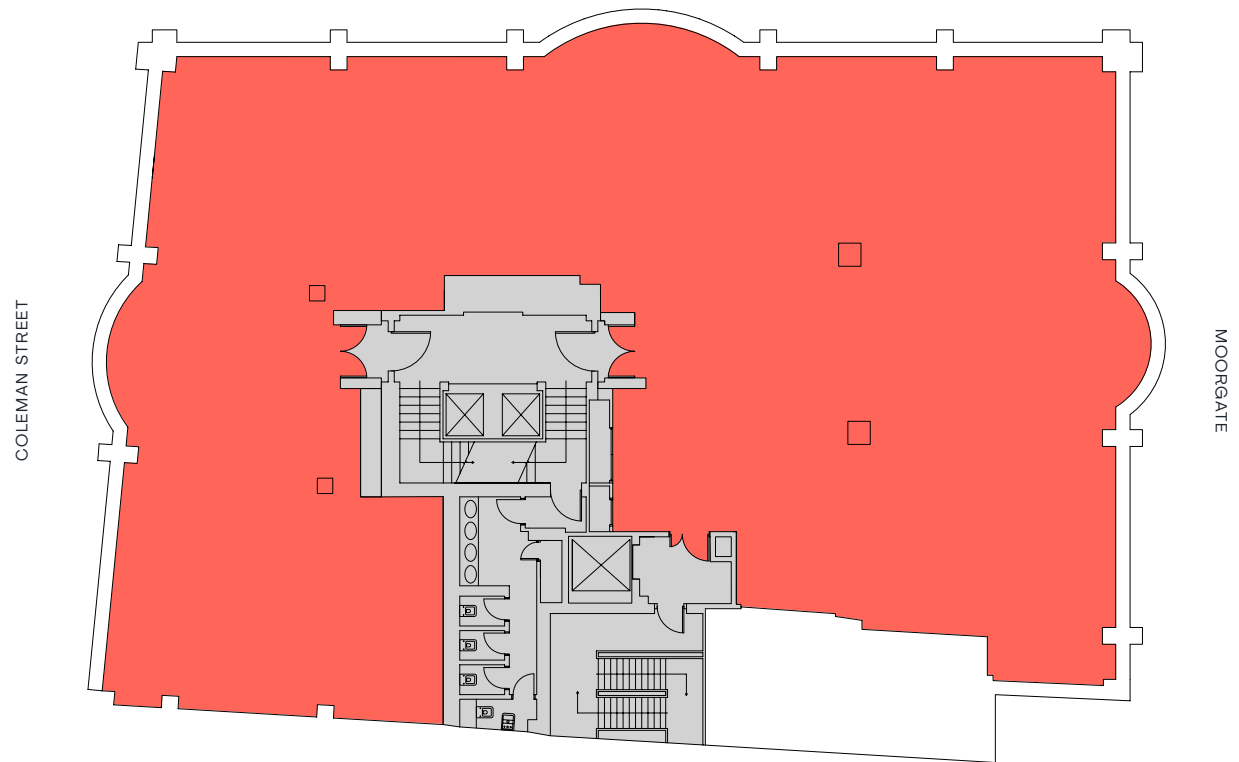

## ACCOMMODATION

Flexible floors with fully fitted and Cat A specifications

| Floor        | Finish       | sq ft         | sq m         |
|--------------|--------------|---------------|--------------|
| 3rd          | Fully Fitted | 5,750         | 534          |
| 2nd          | New CAT A    | 5,755         | 535          |
| 1st          | New CAT A    | 5,577         | 518          |
| <b>Total</b> |              | <b>17,082</b> | <b>1,587</b> |

1st

5,577 sq ft / 518 sq m

For indicative purposes only. Not to scale.

2nd

5,555 sq ft / 535 sq m

For indicative purposes only. Not to scale.