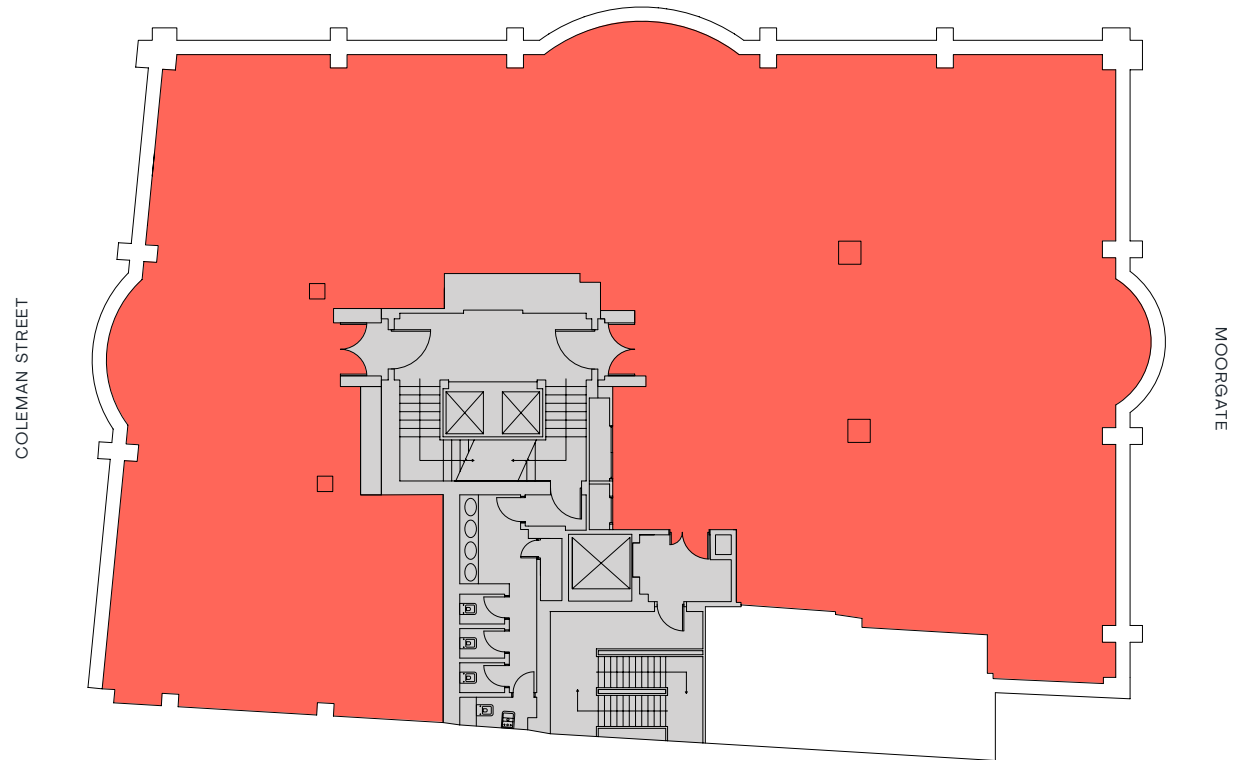

## ACCOMMODATION

Flexible floors with fully fitted and Cat A specifications

| Floor        | Finish       | sq ft         | sq m         |
|--------------|--------------|---------------|--------------|
| 3rd          | Fully Fitted | 5,750         | 534          |
| 2nd          | New CAT A    | 5,755         | 535          |
| 1st          | New CAT A    | 5,577         | 518          |
| <b>Total</b> |              | <b>17,082</b> | <b>1,587</b> |

1st

5,577 sq ft / 518 sq m

For indicative purposes only. Not to scale.

2nd

5,555 sq ft / 535 sq m

For indicative purposes only. Not to scale.