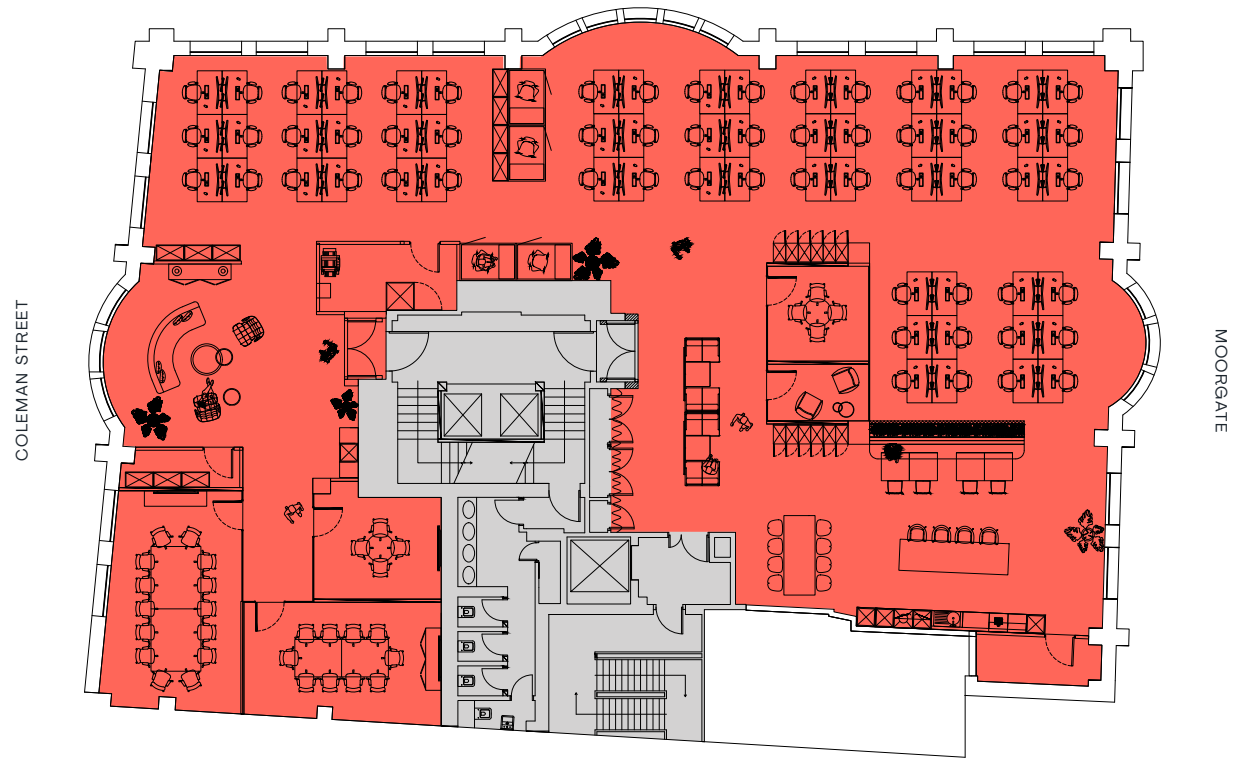

ACCOMMODATION

Flexible floors with fully fitted and Cat A specifications

Floor	Finish	sq ft	sq m
3rd	Fully Fitted	5,750	534
2nd	New CAT A	5,755	535
1st	New CAT A	5,577	518
Total		17,082	1,587

3rd

5,750 sq ft / 534 sq m

For indicative purposes only. Not to scale.